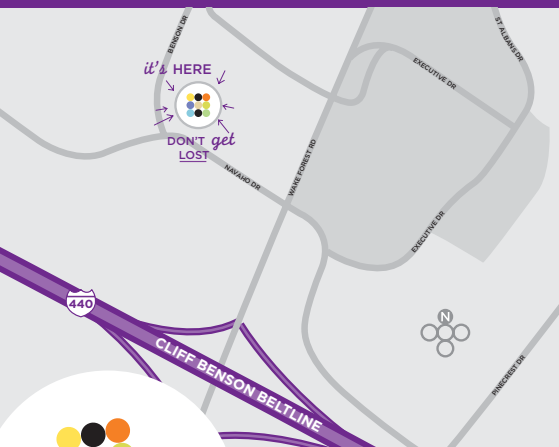

WELCOME
TO A
different
PLACE[®]

WHAT MAKES HYATT PLACE®

A *different* PLACE

YOUR GUIDE TO *all things* HYATT PLACE

HYATT PLACE NORTH RALEIGH - MIDTOWN

HOTEL FEATURES

- Gallery Hosts available 24/7
- Free Wi-Fi and remote printing everywhere
- Express checkout at noon
- Free public computers with high-speed Internet access in the Gallery
- 24-hour StayFit Gym featuring cardio equipment with LCD touchscreens
- Smoke-free hotel
- Free parking in our adjacent lot
- Seasonal outdoor pool
- Odds & Ends offers a menu of must-have items for guests to buy, borrow or enjoy for free

EARN FREE NIGHTS

- Join the Hyatt Gold Passport® global loyalty program and earn free nights at Hyatt hotels and resorts worldwide

EXPLORE

- Downtown Raleigh - 3 mi
- Raleigh Convention Center - 4 mi
- Walnut Creek Amphitheatre - 8 mi
- North Carolina State University - 8 mi
- PNC Arena - 8 mi

NOW OVER 200 *hotel locations* AND COUNTING, SO YOU'LL NEVER HAVE
TO SETTLE FOR ANY PLACE LESS THAN HYATT PLACE

hyattplace.com

HYATT PLACE NORTH RALEIGH - MIDTOWN

1105 Navaho Drive

Raleigh, NC 27609, USA

P 919 877 9997

F 919 877 9939

hyattplacenorthraleighmidtown.com

TRANSPORTATION

- From Raleigh-Durham International Airport: 20 min by car
- From Downtown Raleigh: 5 min by car
- From I-440 Beltline: Exit 10 to Wake Forest Road. North 1/4 mile to Navaho Drive. Turn left onto Navaho Drive.